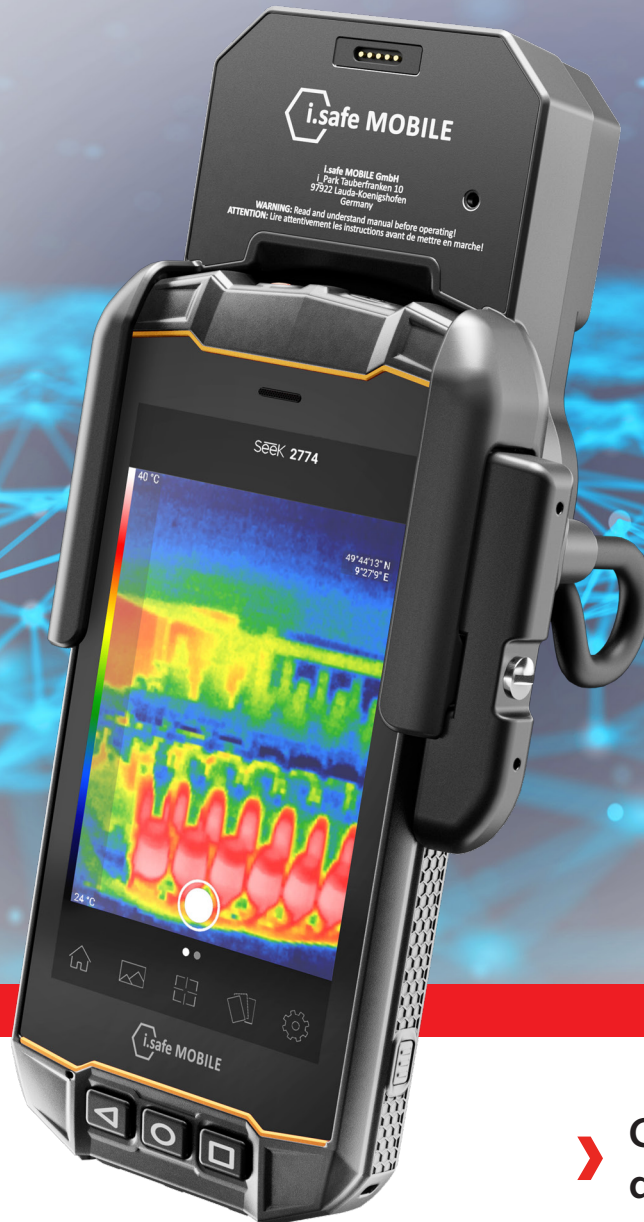

**ZONE 2/22
CL I, II, III DIV 2**

➤ **Capture, analyze and document thermal images**

➤ **IS-TC1A.2** ➤

The set consisting of the thermal imaging camera IS-TC1A.2 and the industrial smartphone IS530.2 detects temperatures in the Ex-hazardous area from -40 °C to 330 °C in a matter of seconds via the Seek Thermal app (free download in Google Play Store). The thermal images and videos are processed and documented directly via the ISM interface of the IS530.2 smartphone.

DATASHEET

IS-TC1A.2

APPROVALS

ATEX approval: Ex-Zone 2/22
⊕ II 3G Ex ic IIC T4 Gc
⊕ II 3D Ex ic IIIC T135°C Dc

IECEx approval: Ex-Zone 2/22
Ex ic IIC T4 Gc
Ex ic IIIC T135°C Dc

UKCA approval: EX-Zone 2/22
⊕ II 3G Ex ic IIC T4 Gc
⊕ II 3D Ex ic IIIC T135°C Dc

NEC500 approval:
Class I Div 2 Groups A, B, C, D, T4
Class II Div 2 Groups F, G, T135°C
Class III Div 2

TECHNICAL FEATURES

Sensor resolution	200 (h) x 150 (v) 30000 Pixels FixFocus Digital zoom over app
Sensor sensitivity	65 mK (typical)
Frame rate	<9 Hz to 32 Hz
Scene dynamic range	-40 °C to 330 °C
Temperature accuracy	± 7 °C and 7 % (at 5 °C to 140 °C) ± 10 °C and 10 % (at 140 °C to 330 °C)
Detection range	up to 300 m
Recognition range	up to 75 m
Identification range	up to 25 m
View range	35° (HFOV) 26° (VFOV)
Dimensions	size: 112 x 82 x 50 mm weight: 190 g
Power supply	over the connected mobile device
Communication	over the multi functional ISM interface of the IS530.1
Types of protection	IP68 MIL-STD 810H useable from -20 °C to + 55 °C

Qualcomm Snapdragon SDM660 Octa-Core
Kryo Gold-Quad cores, 2,2 GHz
Kryo Silver-Quad cores, 1,8 GHz
4 GB RAM
64 GB internal memory

2,4 GHz + 5 GHz: IEEE 802.11
a/b/g/n/ac/e/k/r/h with hotspot
for max. 8 connections